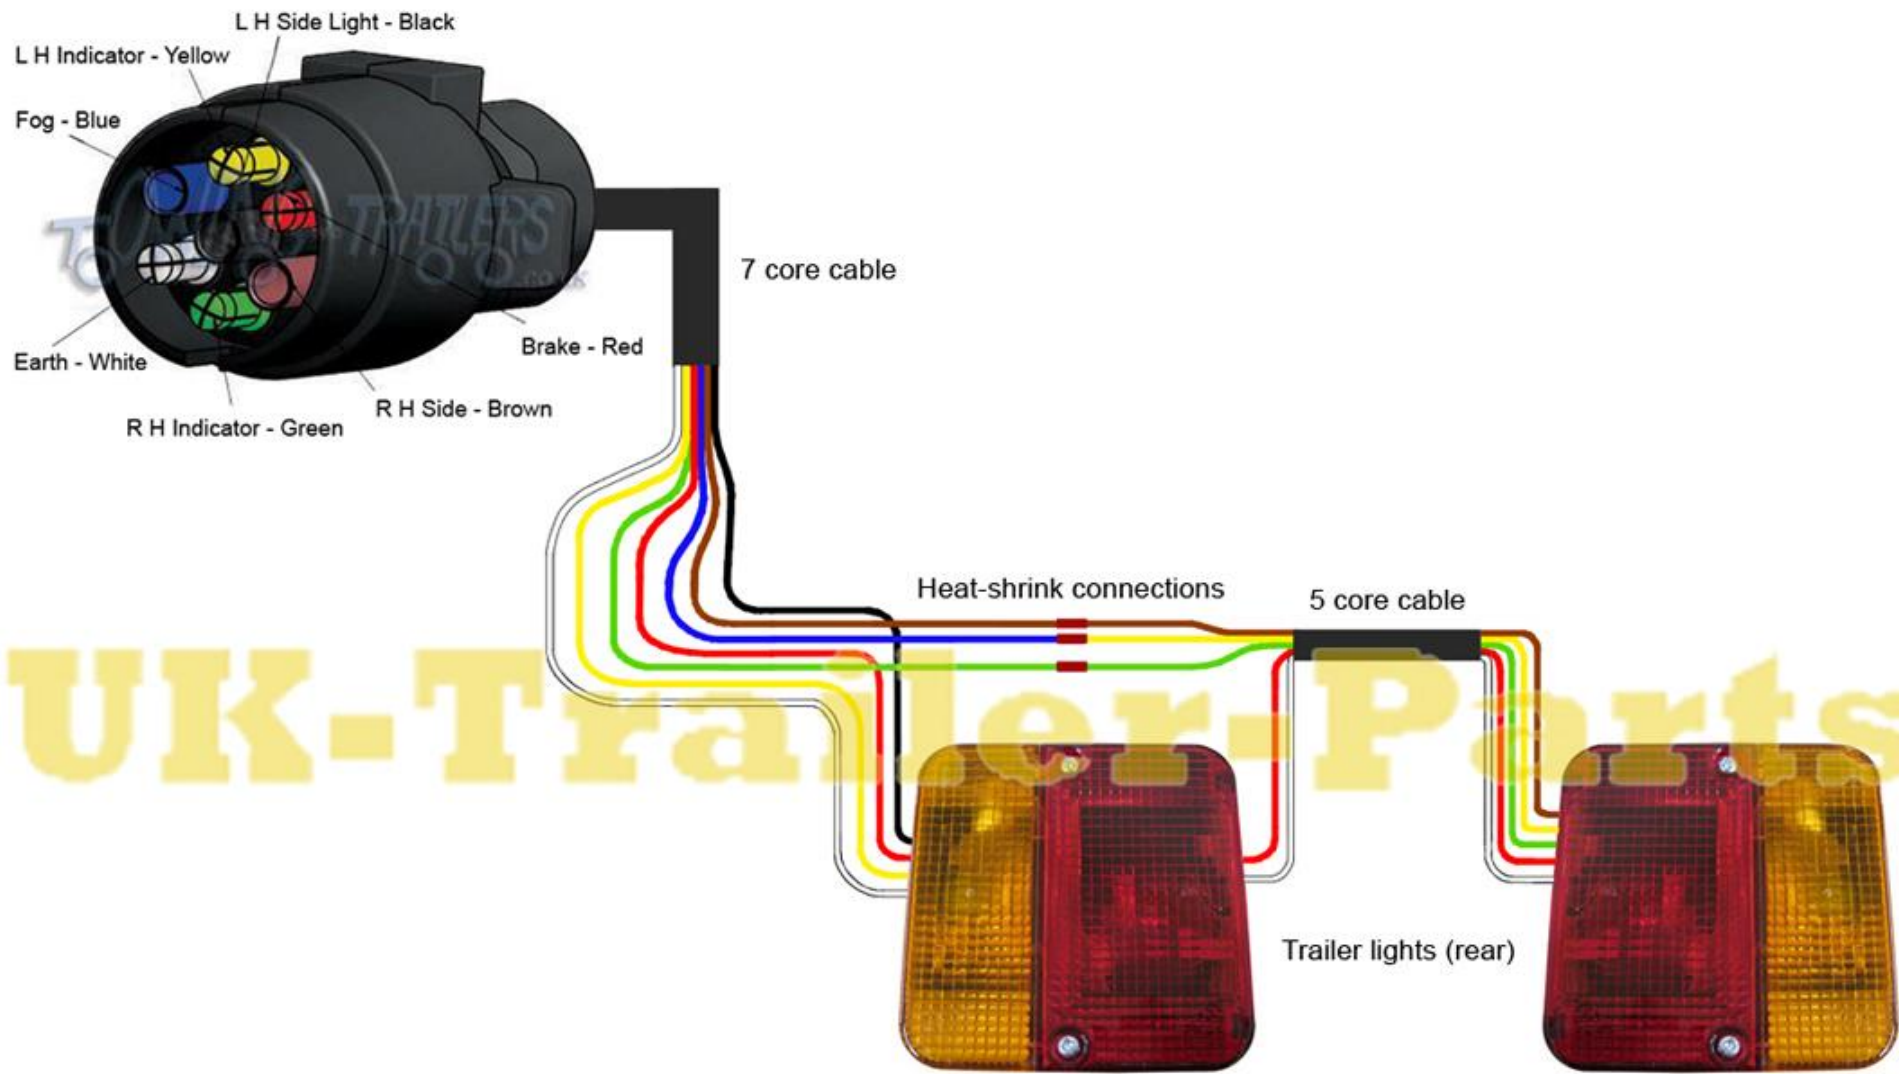

Pin No.	Colour	Function
1	Yellow	Left Indicator
2	Blue	Fog Light
3	White	Earth
4	Green	Right Indicator
5	Brown	Right tail / Side light
6	Red	Brake / Stop lights
7	Black	Left tail / Side light

UK-Trailer-Parts